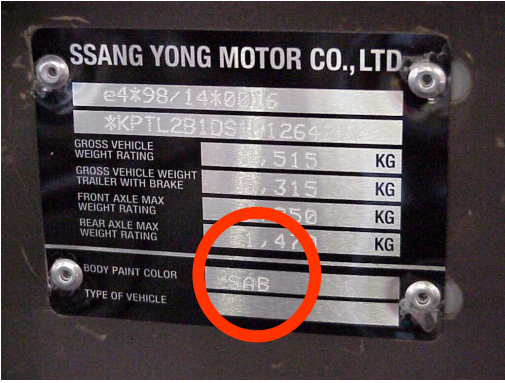

VIN PLATE SSANGYONG
PAINTCODE = SAB