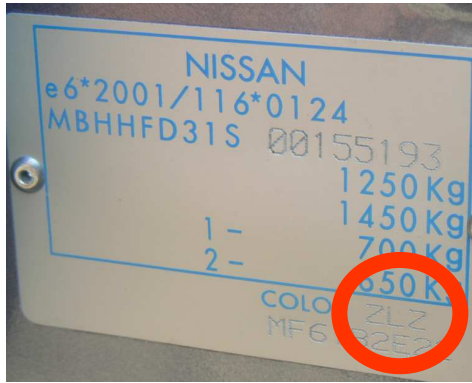

## VIN / TYPENSCHILD

VIN PLATE LOCATIONS

1. Almera, Kubistar, Micra, Note, Primera, Primastar, Qashqai
2. 350Z
3. Micra, Navara, Pathfinder, Patrol, Pick Up, Primera, Tiida, X-Trail
4. Terrano II

## VIN / TYPENSCHILD

**VIN PLATE LOCATION**  
TIIDA

**VIN PLATE PIXO**  
PAINTCODE = ZLZ

**VIN PLATE POSITION**  
ALMERA

**VIN PLATE LOCATION**  
ALMERA TINO

**VIN PLATE NISSAN**  
PAINTCODE = KYO

**VIN PLATE LOCATION**  
CABSTAR