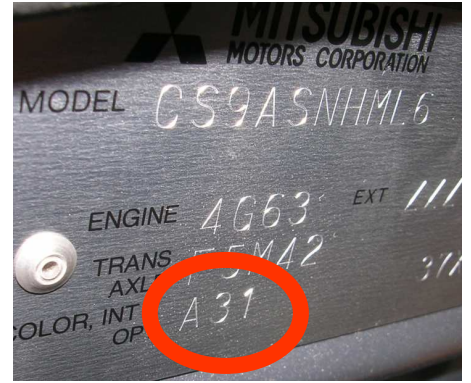

VIN PLATE LANCER
PAINTCODE = A31

VARIOUS / VERSCHIEDENES

MITSUBISHI CAR EMBLEM

 MITSUBISHI	
LOGO	Corporate Silver 877C
LOGO	Red 032C

SHARED MODELS & COLORS / GEMEINSAME MODELLE & FARBTOENE

 MITSUBISHI	 CHRYSLER	 CITROËN		 PEUGEOT		Shared colors	Shared paintcodes
3000GT	Stealth					Yes	Partly
Colt					300 Series	Yes	Partly
Galloper			Galloper	4007		Yes	Partly
Outlander		C-Crosser				Yes	Partly