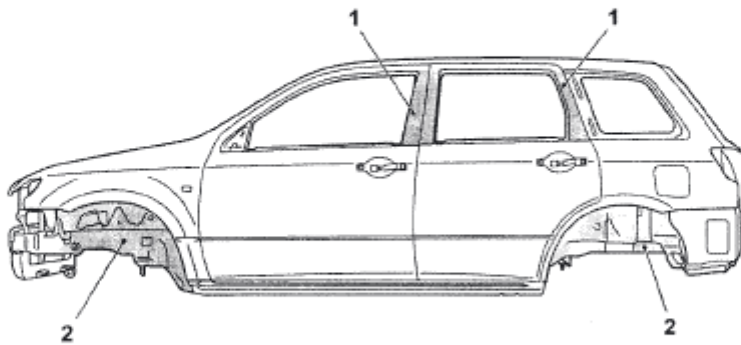

**BODY COLOURING**

Front bumper

Rear bumper

Side cover

MITSUBISHI	
	
1	BODY COLOR
2	CMH18015 (Medium Argent)
3	AC11169 (Silver)

**DOOR SASH, WHEELHOUSE**

MITSUBISHI	
	
1	Lustrous Black (AC10790)
2	Black (AC10657)