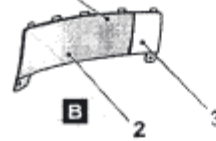

**BODY COLOURING**

Front bumper

Rear bumper

Side cover

MITSUBISHI	
	
1	BODY COLOR
2	CMH18015 (Medium Argent)
3	AC11169 (Silver)

**DOOR SASH, WHEELHOUSE**

MITSUBISHI	
	
1	Lustrous Black (AC10790)
2	Black (AC10657)