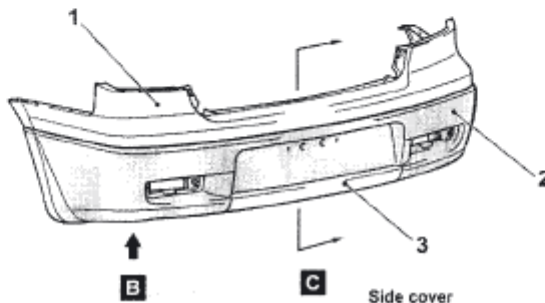

**BODY COLOURING**

Front bumper

Rear bumper

Side cover

MITSUBISHI	
	
1	BODY COLOR
2	CMH18015 (Medium Argent)
3	AC11169 (Silver)

**DOOR SASH, WHEELHOUSE**

MITSUBISHI	
	
1	Lustrous Black (AC10790)
2	Black (AC10657)