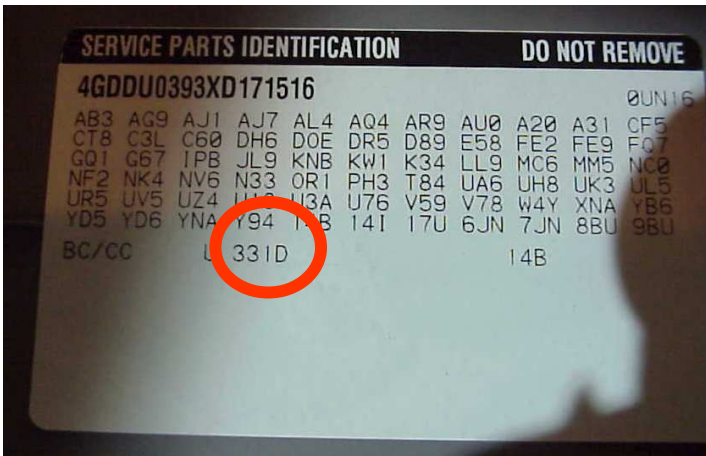

**VIN PLATE GENERAL MOTORS
PAINTCODE = 331D**