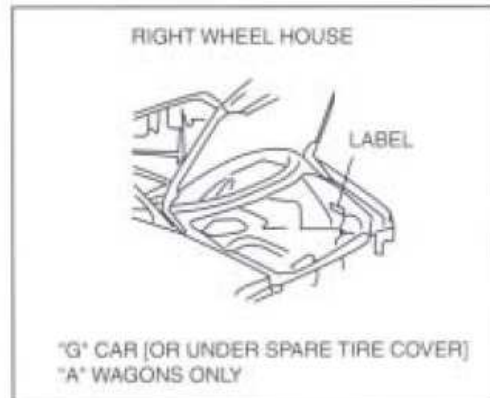

2005 G.M. PASSENGER LIGHT TRUCK & MPV VIN SYSTEM

= PAINT CODE LOCATION

GENERAL MOTORS VEHICLE PAINT IDENTIFICATION AND LABEL LOCATIONS

OTHER:

- S/T TRUCK: Passenger door
- M/L VAN: Passenger door
- CORVETTE: Rear left storage compartment lid
- CATERA: Right side trunk area
 CD storage compartment door
- CAMARO/FIREBIRD: Left door jam