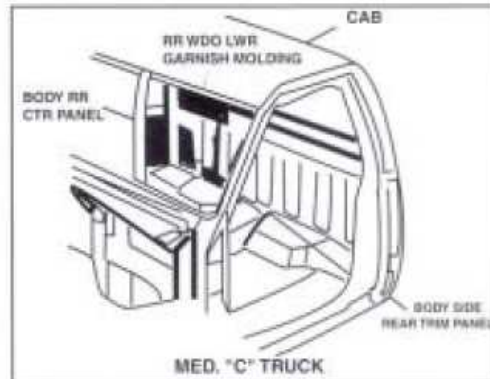

2005 G.M. PASSENGER LIGHT TRUCK & MPV VIN SYSTEM

= PAINT CODE LOCATION

GENERAL MOTORS VEHICLE PAINT IDENTIFICATION AND LABEL LOCATIONS

OTHER:

- S/T TRUCK: Passenger door
- M/L VAN: Passenger door
- CORVETTE: Rear left storage compartment lid
- CATERA: Right side trunk area
 CD storage compartment door
- CAMARO/FIREBIRD: Left door jam