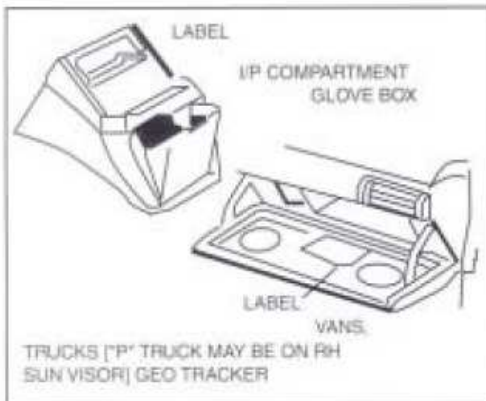

2005 G.M. PASSENGER LIGHT TRUCK & MPV VIN SYSTEM

= PAINT CODE LOCATION

GENERAL MOTORS VEHICLE PAINT IDENTIFICATION AND LABEL LOCATIONS

OTHER:

- S/T TRUCK: Passenger door
- M/L VAN: Passenger door
- CORVETTE: Rear left storage compartment lid
- CATERA: Right side trunk area
 CD storage compartment door
- CAMARO/FIREBIRD: Left door jam