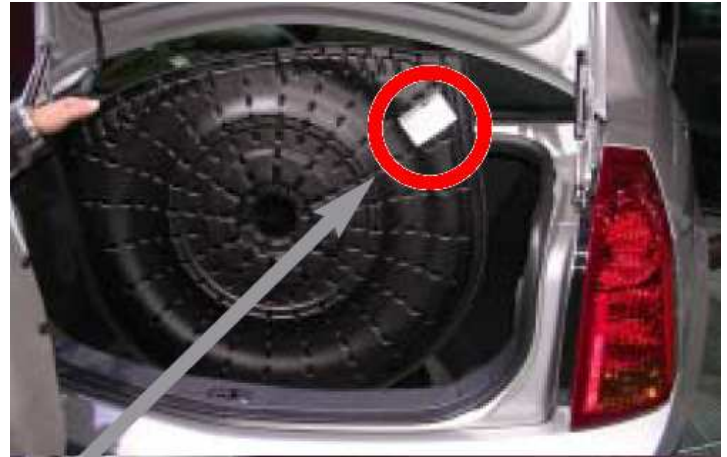

**VIN PLATE LOCATION
CADILLAC CTS**