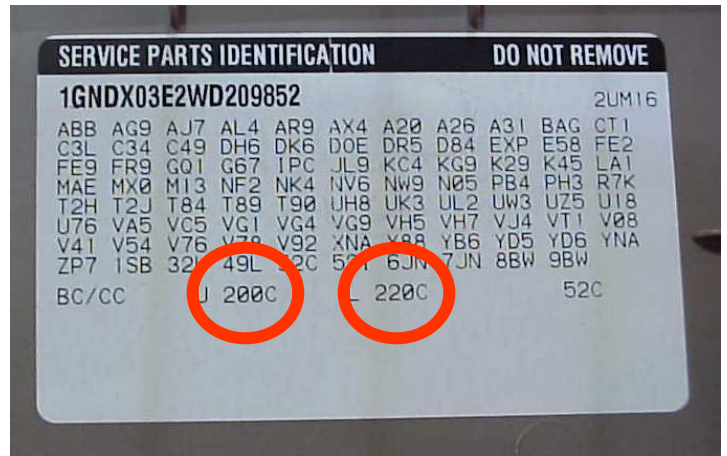

VIN / TYPENSCHILD

**VIN PLATE LOCATION
TRANS SPORT**

**VIN PLATE LOCATION
CADILLAC CTS**

**VIN PLATE GENERAL MOTORS
PAINTCODE = 331D**

**VIN PLATE GENERAL MOTORS
PAINTCODE = 200C + 220C (2 TONE)**