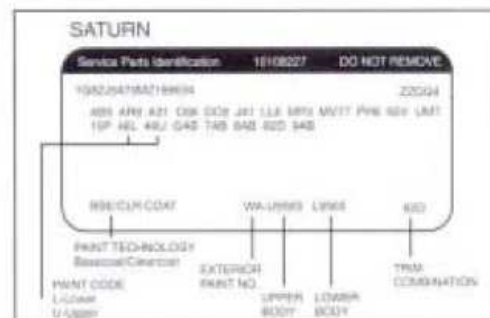

2005 G.M. PASSENGER LIGHT TRUCK & MPV VIN SYSTEM

= PAINT CODE LOCATION

GENERAL MOTORS VEHICLE PAINT IDENTIFICATION AND LABEL LOCATIONS

OTHER:

- S/T TRUCK: Passenger door
- M/L VAN: Passenger door
- CORVETTE: Rear left storage compartment lid
- CATERA: Right side trunk area
 CD storage compartment door
- CAMARO/FIREBIRD: Left door jam