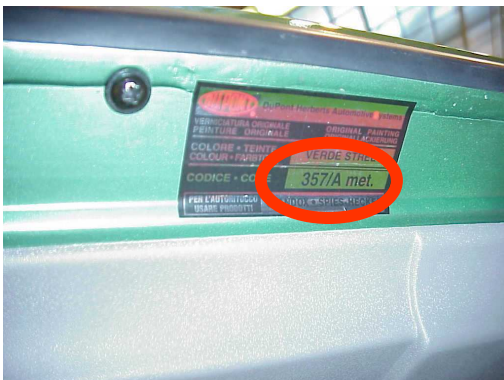

**VIN PLATE FIAT MULTIPLA
PAINTCODE = 357A**